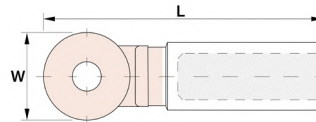

3 Core Sector Link Aluminium

- Conductor Size: 120 - 240mm²

Part Number	Cable Size	Overall Length L (mm)
H8627	120mm ²	90
H8629	185mm ²	105
H8630	240mm ²	110

Unilink Aluminium

- Conductor Size: 16 - 630mm²

Part Number	Cable Size	Overall Length L (mm)	Overall Width (mm)
H15202	16mm ²	70	5.5
H15203	25mm ²	70	7
H15205	50mm ²	70	9.5
H15206	70mm ²	70	11
H15207	95mm ²	124	13
H15208	120mm ²	124	15
H15209	150mm ²	124	16.5
H15210	185mm ²	124	18.5
H15212	300mm ²	146	23.5
H15213	400mm ²	146	26.5
H15214	500mm ²	146	29.5
H15215	630mm ²	146	33.5

Bi-Metal Crimp Lug

- Conductor Size: 25 - 800mm²

Part Number	Cable Size	Stud Size	Overall Length L (mm)	Overall Width W (mm)
H15306	25mm ²	Blank	75	22
H15307	25mm ²	10	75	22
H15309	35mm ²	10	75	22
H15310	35mm ²	12	75	22
H15311	50mm ²	Blank	75	22
H15313	50mm ²	12	75	22
H15314	70mm ²	Blank	75	22
H15315	70mm ²	10	75	22
H15316	70mm ²	12	75	22
H15318	95mm ²	10	115	32
H15319	95mm ²	12	115	32
H15321	120mm ²	12	115	32
H15322	120mm ²	16	115	32
H15323	150mm ²	Blank	120	36
H15324	150mm ²	12	120	36
H15327	185mm ²	12	120	36
H15328	185mm ²	16	120	36
H15329	240mm ²	Blank	130	42
H15330	240mm ²	12	130	42
H15331	240mm ²	16	130	42
H15332	300mm ²	Blank	130	42
H15333	300mm ²	12	130	42
H15334	400mm ²	Blank	160	50
H15335	500mm ²	Blank	160	50
H15336	630mm ²	Blank	175	60
H15337	800mm ²	Blank	221	60